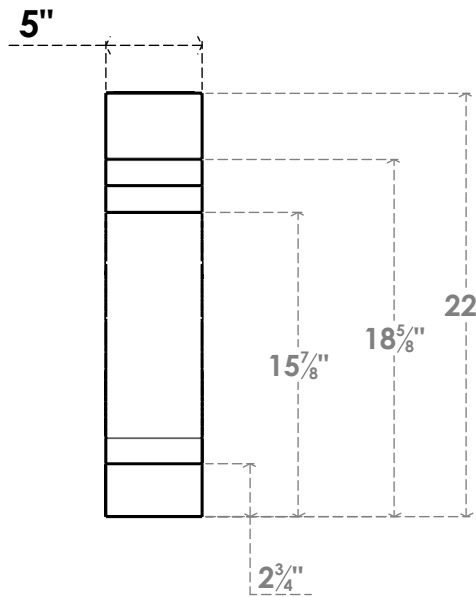

ITEM NUMBER: BRCPO050X16000X2200PEC

5"W X 16"D X 22"H PESCADERO ARCHITECTURAL GRADE PVC OPEN BRACE

SIDE PROFILE

FRONT PROFILE

ISOMETRIC

EKENA MILLWORK
2300 WEST MAIN ST.
CLARKSVILLE, TX 75426
TOLL FREE: 866-607-0453
WWW.EKENAMILLWORK.COM

NOTES

1. INSTALLATION TO BE COMPLETED IN ACCORDANCE WITH MANUFACTURER'S SPECIFICATIONS.
2. DRAWING MAY NOT BE TO SCALE
3. THIS DRAWING IS INTENDED FOR DESIGN AND PLANNING PURPOSES ONLY.
4. ALL INFORMATION CONTAINED HEREIN WAS CURRENT AT THE TIME OF DEVELOPMENT BUT MUST BE REVIEWED AND APPROVED BY THE PRODUCT MANUFACTURER TO BE CONSIDERED ACCURATE.
5. ARCHITECTURAL GRADE PVC PRODUCTS ARE MADE FROM EXPANDED CELLULAR PVC AND COME NATURALLY WHITE BUT MAY BE PAINTED