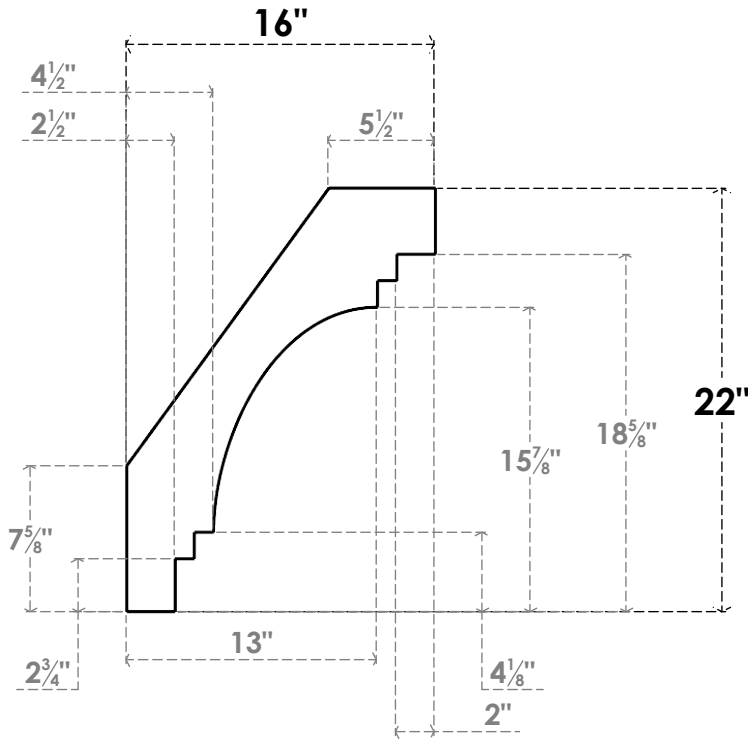

ITEM NUMBER: BRCPO050X16000X2200PEC

5"W X 16"D X 22"H PESCADERO ARCHITECTURAL GRADE PVC OPEN BRACE

SIDE PROFILE

FRONT PROFILE

ISOMETRIC

EKENA MILLWORK
2300 WEST MAIN ST.
CLARKSVILLE, TX 75426
TOLL FREE: 866-607-0453
WWW.EKENAMILLWORK.COM