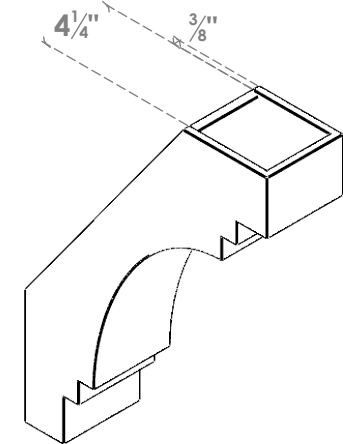

ITEM NUMBER: BRCPO050X16000X2200PEC

5"W X 16"D X 22"H PESCADERO ARCHITECTURAL GRADE PVC OPEN BRACE

SIDE PROFILE

FRONT PROFILE

ISOMETRIC

EKENA MILLWORK
2300 WEST MAIN ST.
CLARKSVILLE, TX 75426
TOLL FREE: 866-607-0453
WWW.EKENAMILLWORK.COM